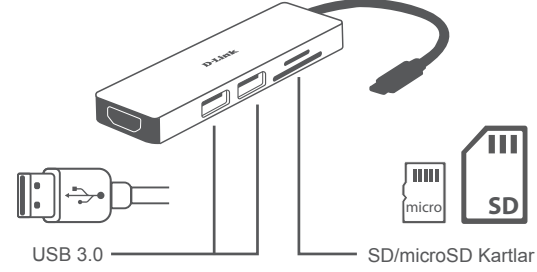

# 5'i 1 arada USB-C Hub HDMI ve SD/microSD Kart Okuyucu Kolay Kurulum Klavuzu

1

2

3

 <https://dlink-me.com/supporttr/>

 <https://dlink-me.com/supporttr//DUB-M530>