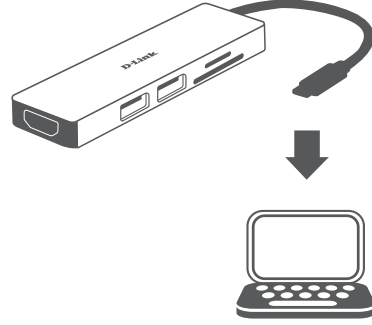

# 5'i 1 arada USB-C Hub HDMI ve SD/microSD Kart Okuyucu Kolay Kurulum Klavuzu

1

2

3

 <https://dlink-me.com/supporttr/>

 <https://dlink-me.com/supporttr//DUB-M530>