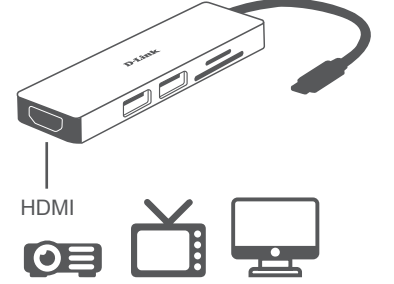

# 5'i 1 arada USB-C Hub HDMI ve SD/microSD Kart Okuyucu Kolay Kurulum Klavuzu

1

2

3

 <https://dlink-me.com/supporttr/>

 <https://dlink-me.com/supporttr//DUB-M530>